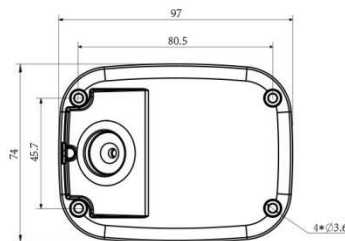

AI Color⁺ Vandal-proof Mini Bullet Network Camera

Interface	Ethernet	1*RJ45 10M/100M Ethernet Port		
Network	Network Storage	NAS(Support NFS, SMB/CIFS), ANR		
	Protocol	IPv4/IPv6, ARP, TCP, UDP, RTCP, RTP, RTSP, HTTP, HTTPS, DNS, DDNS, DHCP, FTP, NTP, SMTP, SNMP, UPnP, Bonjour, SIP, PPPoE, VLAN, 802.1x, QoS, IGMP, ICMP, SSL		
Intelligent Analytics	Video Analysis	Region Entrance, Region Exiting, Advanced Motion Detection, Tamper Detection, Line Crossing, Loitering, Object Left, Object Removed		
System	Storage	Support microSD/SDHC/SDXC Card Local Storage, up to 256G		
	Advanced Function	BLC, HLC, 2D DNR, 3D DNR, Defog, AWB, IP Address Filtering, AGC, Anti-flicker, Corridor Mode, Deblur		
	SIP/VoIP Support	Yes, Voice & Video-over-IP		
	Event Trigger	Motion Detection, Network Disconnection, etc.		
	Event Action	FTP Upload, SMTP Upload, SD Card Record, SIP Phone, HTTP Notification, etc.		
	System Compatibility	ONVIF Profile G & Q & S & T, API		
General	Working Temperature	-40°C~60°C		
	Working Humidity	0~90%(Non-condensing)		
	Power Supply	PoE (802.3af)		
	Power Consumption	3W MAX 5W MAX (With White LED on)	3W MAX 5W MAX (With White LED on)	4W MAX 6W MAX (With White LED on)
	Weather Proof	Up to IP67-rated for Weather-resistant Performance		
	Housing	Vandal-proof IK10-rated Metal Housing		
	Weight	610g (Junction Box Version) / 450g (Cable Out Version)		
	Dimensions	97mmX74mmX180mm (Junction Box Version) / 64mmX64mmX160mm (Cable Out Version)		
	Warranty	3/5 Years		

AI Color⁺ Vandal-proof Mini Bullet Network Camera

Structure Diagrams

Junction Box Version

Cable Out Version

Units: mm

Accessories Support

A01 Pole Mount

Weight: 720g
Dimensions: 170*51.5*152.6mm

A03 External Corner Bracket

Weight: 900g
Dimensions: 170*152.5*76.3mm

Milesight | www.milesight.com

Contact Us: sales@milesight.com support@milesight.com

Add: 220 NE 51st Street, Oakland Park, Florida 33334, USA
Tel: +1-800-561-0485