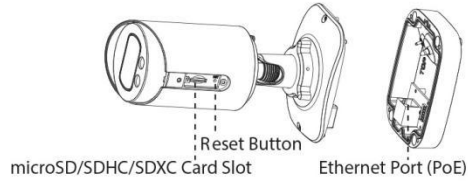

AI Color⁺ Vandal-proof Mini Bullet Network Camera

Interface	Ethernet	1*RJ45 10M/100M Ethernet Port		
Network	Network Storage	NAS(Support NFS, SMB/CIFS), ANR		
	Protocol	IPv4/IPv6, ARP, TCP, UDP, RTCP, RTP, RTSP, HTTP, HTTPS, DNS, DDNS, DHCP, FTP, NTP, SMTP, SNMP, UPnP, Bonjour, SIP, PPPoE, VLAN, 802.1x, QoS, IGMP, ICMP, SSL		
Intelligent Analytics	Video Analysis	Region Entrance, Region Exiting, Advanced Motion Detection, Tamper Detection, Line Crossing, Loitering, Object Left, Object Removed		
System	Storage	Support microSD/SDHC/SDXC Card Local Storage, up to 256G		
	Advanced Function	BLC, HLC, 2D DNR, 3D DNR, Defog, AWB, IP Address Filtering, AGC, Anti-flicker, Corridor Mode, Deblur		
	SIP/VoIP Support	Yes, Voice & Video-over-IP		
	Event Trigger	Motion Detection, Network Disconnection, etc.		
	Event Action	FTP Upload, SMTP Upload, SD Card Record, SIP Phone, HTTP Notification, etc.		
	System Compatibility	ONVIF Profile G & Q & S & T, API		
General	Working Temperature	-40°C~60°C		
	Working Humidity	0~90%(Non-condensing)		
	Power Supply	PoE (802.3af)		
	Power Consumption	3W MAX 5W MAX (With White LED on)	3W MAX 5W MAX (With White LED on)	4W MAX 6W MAX (With White LED on)
	Weather Proof	Up to IP67-rated for Weather-resistant Performance		
	Housing	Vandal-proof IK10-rated Metal Housing		
	Weight	610g (Junction Box Version) / 450g (Cable Out Version)		
	Dimensions	97mmX74mmX180mm (Junction Box Version) / 64mmX64mmX160mm (Cable Out Version)		
	Warranty	3/5 Years		

AI Color⁺ Vandal-proof Mini Bullet Network Camera

Structure Diagrams

Junction Box Version

Cable Out Version

Units: mm

Accessories Support

A01 Pole Mount

Weight: 720g
Dimensions: 170*51.5*152.6mm