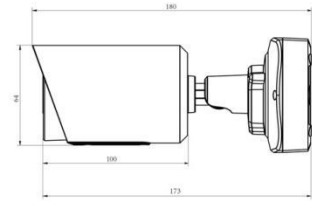

AI Color⁺ Vandal-proof Mini Bullet Network Camera

Interface	Ethernet	1*RJ45 10M/100M Ethernet Port		
Network	Network Storage	NAS(Support NFS, SMB/CIFS), ANR		
	Protocol	IPv4/IPv6, ARP, TCP, UDP, RTCP, RTP, RTSP, HTTP, HTTPS, DNS, DDNS, DHCP, FTP, NTP, SMTP, SNMP, UPnP, Bonjour, SIP, PPPoE, VLAN, 802.1x, QoS, IGMP, ICMP, SSL		
Intelligent Analytics	Video Analysis	Region Entrance, Region Exiting, Advanced Motion Detection, Tamper Detection, Line Crossing, Loitering, Object Left, Object Removed		
System	Storage	Support microSD/SDHC/SDXC Card Local Storage, up to 256G		
	Advanced Function	BLC, HLC, 2D DNR, 3D DNR, Defog, AWB, IP Address Filtering, AGC, Anti-flicker, Corridor Mode, Deblur		
	SIP/VoIP Support	Yes, Voice & Video-over-IP		
	Event Trigger	Motion Detection, Network Disconnection, etc.		
	Event Action	FTP Upload, SMTP Upload, SD Card Record, SIP Phone, HTTP Notification, etc.		
	System Compatibility	ONVIF Profile G & Q & S & T, API		
General	Working Temperature	-40°C~60°C		
	Working Humidity	0~90%(Non-condensing)		
	Power Supply	PoE (802.3af)		
	Power Consumption	3W MAX 5W MAX (With White LED on)	3W MAX 5W MAX (With White LED on)	4W MAX 6W MAX (With White LED on)
	Weather Proof	Up to IP67-rated for Weather-resistant Performance		
	Housing	Vandal-proof IK10-rated Metal Housing		
	Weight	610g (Junction Box Version) / 450g (Cable Out Version)		
	Dimensions	97mmX74mmX180mm (Junction Box Version) / 64mmX64mmX160mm (Cable Out Version)		
	Warranty	3/5 Years		

AI Color⁺ Vandal-proof Mini Bullet Network Camera

Structure Diagrams

Junction Box Version

Cable Out Version

Units: mm

Accessories Support

A01 Pole Mount

Weight: 720g
Dimensions: 170*51.5*152.6mm

A03 External Corner Bracket

Weight: 900g
Dimensions: 170*152.5*76.3mm

Milesight | www.milesight.com

Contact Us: sales@milesight.com support@milesight.com

Add: 220 NE 51st Street, Oakland Park, Florida 33334, USA
Tel: +1-800-561-0485