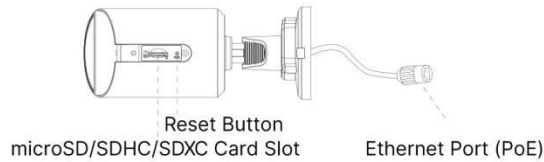

AI Color⁺ Vandal-proof Mini Bullet Network Camera

Interface	Ethernet	1*RJ45 10M/100M Ethernet Port		
Network	Network Storage	NAS(Support NFS, SMB/CIFS), ANR		
	Protocol	IPv4/IPv6, ARP, TCP, UDP, RTCP, RTP, RTSP, HTTP, HTTPS, DNS, DDNS, DHCP, FTP, NTP, SMTP, SNMP, UPnP, Bonjour, SIP, PPPoE, VLAN, 802.1x, QoS, IGMP, ICMP, SSL		
Intelligent Analytics	Video Analysis	Region Entrance, Region Exiting, Advanced Motion Detection, Tamper Detection, Line Crossing, Loitering, Object Left, Object Removed		
System	Storage	Support microSD/SDHC/SDXC Card Local Storage, up to 256G		
	Advanced Function	BLC, HLC, 2D DNR, 3D DNR, Defog, AWB, IP Address Filtering, AGC, Anti-flicker, Corridor Mode, Deblur		
	SIP/VoIP Support	Yes, Voice & Video-over-IP		
	Event Trigger	Motion Detection, Network Disconnection, etc.		
	Event Action	FTP Upload, SMTP Upload, SD Card Record, SIP Phone, HTTP Notification, etc.		
	System Compatibility	ONVIF Profile G & Q & S & T, API		
General	Working Temperature	-40°C~60°C		
	Working Humidity	0~90%(Non-condensing)		
	Power Supply	PoE (802.3af)		
	Power Consumption	3W MAX 5W MAX (With White LED on)	3W MAX 5W MAX (With White LED on)	4W MAX 6W MAX (With White LED on)
	Weather Proof	Up to IP67-rated for Weather-resistant Performance		
	Housing	Vandal-proof IK10-rated Metal Housing		
	Weight	610g (Junction Box Version) / 450g (Cable Out Version)		
	Dimensions	97mmX74mmX180mm (Junction Box Version) / 64mmX64mmX160mm (Cable Out Version)		
	Warranty	3/5 Years		

AI Color⁺ Vandal-proof Mini Bullet Network Camera

Structure Diagrams

Junction Box Version

Cable Out Version

Units: mm

Accessories Support

A01 Pole Mount

Weight: 720g
Dimensions: 170*51.5*152.6mm

A03 External Corner Bracket

Weight: 900g
Dimensions: 170*152.5*76.3mm

Milesight | www.milesight.com

Contact Us: sales@milesight.com support@milesight.com

Add: 220 NE 51st Street, Oakland Park, Florida 33334, USA
Tel: +1-800-561-0485