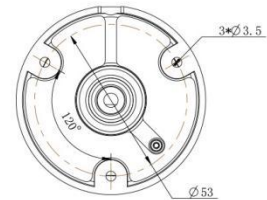

AI Color⁺ Vandal-proof Mini Bullet Network Camera

Structure Diagrams

Junction Box Version

Cable Out Version

Units: mm

Accessories Support

A01 Pole Mount

Weight: 720g
Dimensions: 170*51.5*152.6mm

A03 External Corner Bracket

Weight: 900g
Dimensions: 170*152.5*76.3mm

Milesight | www.milesight.com

Contact Us: sales@milesight.com support@milesight.com

Add: 220 NE 51st Street, Oakland Park, Florida 33334, USA
Tel: +1-800-561-0485