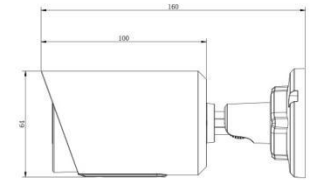

AI Color⁺ Vandal-proof Mini Bullet Network Camera

Structure Diagrams

Junction Box Version

Cable Out Version

Units: mm

Accessories Support

A01 Pole Mount

Weight: 720g
Dimensions: 170*51.5*152.6mm

A03 External Corner Bracket

Weight: 900g
Dimensions: 170*152.5*76.3mm

Milesight | www.milesight.com

Contact Us: sales@milesight.com support@milesight.com

Add: 220 NE 51st Street, Oakland Park, Florida 33334, USA
Tel: +1-800-561-0485