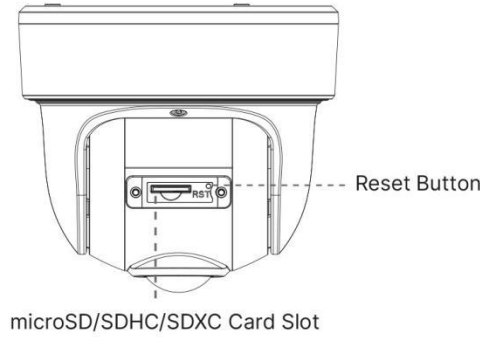

AI 180° Panoramic Mini Dome Network Camera

Intelligent Analytics	Video Analysis	Region Entrance, Region Exiting, Advanced Motion Detection, Tamper Detection, Line Crossing, Loitering, Object Left, Object Removed				
	People Counting& Report	Count the number of people entering or exiting, up to 4 detection areas for regional people counting				
System	Storage	Support microSD/SDHC/SDXC Card Local Storage, up to 256G				
	Advanced Function	Heat Map, BLC, HLC, 2D DNR, 3D DNR, AWB, IP Address Filtering, AGC, Anti-flicker, Corridor Mode, Deblur, Watermark				
	SIP/VoIP Support	Yes, Voice & Video-over-IP				
	Event Trigger	Motion Detection, Network Disconnection, Audio Alarm, etc.				
	Event Action	FTP Upload, SMTP Upload, SD Card Record, SIP Phone, HTTP Notification, etc.				
	System Compatibility	ONVIF Profile G & Q & S & T, API				
General	Working Temperature	-40°C~60°C				
	Working Humidity	0~90%(Non-condensing)				
	Power Supply	PoE (802.3af) / DC 12V ± 10%				
	Power Consumption	<table style="width: 100%; border: none;"> <tr> <td style="width: 50%; text-align: center;">5W MAX</td> <td style="width: 50%; text-align: center;">6W MAX</td> </tr> <tr> <td style="text-align: center;">8W MAX (With IR on)</td> <td style="text-align: center;">9W MAX (With IR on)</td> </tr> </table>	5W MAX	6W MAX	8W MAX (With IR on)	9W MAX (With IR on)
	5W MAX	6W MAX				
	8W MAX (With IR on)	9W MAX (With IR on)				
	Weather Proof	Up to IP67-rated for Weather-resistant Performance				
	Housing	Vandal-proof IK10-rated Metal Housing				
	Weight	853g				
Dimensions	Φ127mmX107mm					
Warranty	3/5 Years					

AI 180° Panoramic Mini Dome Network Camera

Structure Diagrams

Units: mm

Accessories Support

A01 Pole Mount

Weight: 720g
Dimensions: 170*51.5*152.6mm

A03 External Corner Bracket

Weight: 900g
Dimensions: 170*152.5*76.3mm