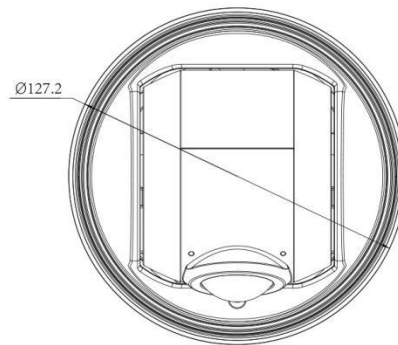

AI 180° Panoramic Mini Dome Network Camera

Intelligent Analytics	Video Analysis	Region Entrance, Region Exiting, Advanced Motion Detection, Tamper Detection, Line Crossing, Loitering, Object Left, Object Removed				
	People Counting& Report	Count the number of people entering or exiting, up to 4 detection areas for regional people counting				
System	Storage	Support microSD/SDHC/SDXC Card Local Storage, up to 256G				
	Advanced Function	Heat Map, BLC, HLC, 2D DNR, 3D DNR, AWB, IP Address Filtering, AGC, Anti-flicker, Corridor Mode, Deblur, Watermark				
	SIP/VoIP Support	Yes, Voice & Video-over-IP				
	Event Trigger	Motion Detection, Network Disconnection, Audio Alarm, etc.				
	Event Action	FTP Upload, SMTP Upload, SD Card Record, SIP Phone, HTTP Notification, etc.				
	System Compatibility	ONVIF Profile G & Q & S & T, API				
General	Working Temperature	-40°C~60°C				
	Working Humidity	0~90%(Non-condensing)				
	Power Supply	PoE (802.3af) / DC 12V ± 10%				
	Power Consumption	<table style="width: 100%; border: none;"> <tr> <td style="width: 50%; text-align: center;">5W MAX</td> <td style="width: 50%; text-align: center;">6W MAX</td> </tr> <tr> <td style="text-align: center;">8W MAX (With IR on)</td> <td style="text-align: center;">9W MAX (With IR on)</td> </tr> </table>	5W MAX	6W MAX	8W MAX (With IR on)	9W MAX (With IR on)
	5W MAX	6W MAX				
	8W MAX (With IR on)	9W MAX (With IR on)				
	Weather Proof	Up to IP67-rated for Weather-resistant Performance				
	Housing	Vandal-proof IK10-rated Metal Housing				
	Weight	853g				
Dimensions	Φ127mmX107mm					
Warranty	3/5 Years					

AI 180° Panoramic Mini Dome Network Camera

Structure Diagrams

Units: mm

Accessories Support

A01 Pole Mount

Weight: 720g
Dimensions: 170*51.5*152.6mm

A03 External Corner Bracket

Weight: 900g
Dimensions: 170*152.5*76.3mm