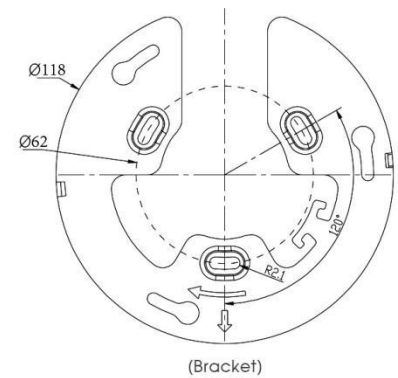

AI 180° Panoramic Mini Dome Network Camera

Intelligent Analytics	Video Analysis	Region Entrance, Region Exiting, Advanced Motion Detection, Tamper Detection, Line Crossing, Loitering, Object Left, Object Removed				
	People Counting& Report	Count the number of people entering or exiting, up to 4 detection areas for regional people counting				
System	Storage	Support microSD/SDHC/SDXC Card Local Storage, up to 256G				
	Advanced Function	Heat Map, BLC, HLC, 2D DNR, 3D DNR, AWB, IP Address Filtering, AGC, Anti-flicker, Corridor Mode, Deblur, Watermark				
	SIP/VoIP Support	Yes, Voice & Video-over-IP				
	Event Trigger	Motion Detection, Network Disconnection, Audio Alarm, etc.				
	Event Action	FTP Upload, SMTP Upload, SD Card Record, SIP Phone, HTTP Notification, etc.				
	System Compatibility	ONVIF Profile G & Q & S & T, API				
General	Working Temperature	-40°C~60°C				
	Working Humidity	0~90%(Non-condensing)				
	Power Supply	PoE (802.3af) / DC 12V ± 10%				
	Power Consumption	<table style="width: 100%; border: none;"> <tr> <td style="width: 50%; text-align: center;">5W MAX</td> <td style="width: 50%; text-align: center;">6W MAX</td> </tr> <tr> <td style="text-align: center;">8W MAX (With IR on)</td> <td style="text-align: center;">9W MAX (With IR on)</td> </tr> </table>	5W MAX	6W MAX	8W MAX (With IR on)	9W MAX (With IR on)
	5W MAX	6W MAX				
	8W MAX (With IR on)	9W MAX (With IR on)				
	Weather Proof	Up to IP67-rated for Weather-resistant Performance				
	Housing	Vandal-proof IK10-rated Metal Housing				
	Weight	853g				
Dimensions	Φ127mmX107mm					
Warranty	3/5 Years					

AI 180° Panoramic Mini Dome Network Camera

Structure Diagrams

Units: mm

Accessories Support

A01 Pole Mount

Weight: 720g
Dimensions: 170*51.5*152.6mm

A03 External Corner Bracket

Weight: 900g
Dimensions: 170*152.5*76.3mm