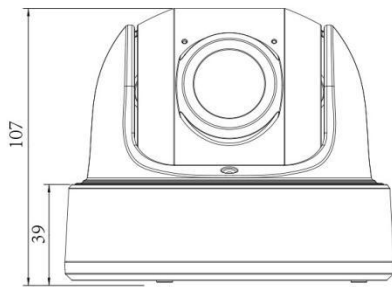

AI 180° Panoramic Mini Dome Network Camera

Intelligent Analytics	Video Analysis	Region Entrance, Region Exiting, Advanced Motion Detection, Tamper Detection, Line Crossing, Loitering, Object Left, Object Removed				
	People Counting& Report	Count the number of people entering or exiting, up to 4 detection areas for regional people counting				
System	Storage	Support microSD/SDHC/SDXC Card Local Storage, up to 256G				
	Advanced Function	Heat Map, BLC, HLC, 2D DNR, 3D DNR, AWB, IP Address Filtering, AGC, Anti-flicker, Corridor Mode, Deblur, Watermark				
	SIP/VoIP Support	Yes, Voice & Video-over-IP				
	Event Trigger	Motion Detection, Network Disconnection, Audio Alarm, etc.				
	Event Action	FTP Upload, SMTP Upload, SD Card Record, SIP Phone, HTTP Notification, etc.				
	System Compatibility	ONVIF Profile G & Q & S & T, API				
General	Working Temperature	-40°C~60°C				
	Working Humidity	0~90%(Non-condensing)				
	Power Supply	PoE (802.3af) / DC 12V ± 10%				
	Power Consumption	<table style="width: 100%; border: none;"> <tr> <td style="width: 50%; text-align: center;">5W MAX</td> <td style="width: 50%; text-align: center;">6W MAX</td> </tr> <tr> <td style="text-align: center;">8W MAX (With IR on)</td> <td style="text-align: center;">9W MAX (With IR on)</td> </tr> </table>	5W MAX	6W MAX	8W MAX (With IR on)	9W MAX (With IR on)
	5W MAX	6W MAX				
	8W MAX (With IR on)	9W MAX (With IR on)				
	Weather Proof	Up to IP67-rated for Weather-resistant Performance				
	Housing	Vandal-proof IK10-rated Metal Housing				
	Weight	853g				
Dimensions	Φ127mmX107mm					
Warranty	3/5 Years					

AI 180° Panoramic Mini Dome Network Camera

Structure Diagrams

Units: mm

Accessories Support

A01 Pole Mount

Weight: 720g
Dimensions: 170*51.5*152.6mm

A03 External Corner Bracket

Weight: 900g
Dimensions: 170*152.5*76.3mm