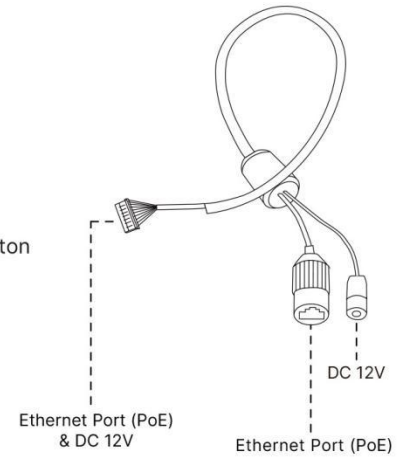

AI 180° Panoramic Mini Dome Network Camera

Intelligent Analytics	Video Analysis	Region Entrance, Region Exiting, Advanced Motion Detection, Tamper Detection, Line Crossing, Loitering, Object Left, Object Removed				
	People Counting& Report	Count the number of people entering or exiting, up to 4 detection areas for regional people counting				
System	Storage	Support microSD/SDHC/SDXC Card Local Storage, up to 256G				
	Advanced Function	Heat Map, BLC, HLC, 2D DNR, 3D DNR, AWB, IP Address Filtering, AGC, Anti-flicker, Corridor Mode, Deblur, Watermark				
	SIP/VoIP Support	Yes, Voice & Video-over-IP				
	Event Trigger	Motion Detection, Network Disconnection, Audio Alarm, etc.				
	Event Action	FTP Upload, SMTP Upload, SD Card Record, SIP Phone, HTTP Notification, etc.				
	System Compatibility	ONVIF Profile G & Q & S & T, API				
General	Working Temperature	-40°C~60°C				
	Working Humidity	0~90%(Non-condensing)				
	Power Supply	PoE (802.3af) / DC 12V ± 10%				
	Power Consumption	<table style="width: 100%; border: none;"> <tr> <td style="width: 50%; text-align: center;">5W MAX</td> <td style="width: 50%; text-align: center;">6W MAX</td> </tr> <tr> <td style="text-align: center;">8W MAX (With IR on)</td> <td style="text-align: center;">9W MAX (With IR on)</td> </tr> </table>	5W MAX	6W MAX	8W MAX (With IR on)	9W MAX (With IR on)
	5W MAX	6W MAX				
	8W MAX (With IR on)	9W MAX (With IR on)				
	Weather Proof	Up to IP67-rated for Weather-resistant Performance				
	Housing	Vandal-proof IK10-rated Metal Housing				
	Weight	853g				
Dimensions	Φ127mmX107mm					
Warranty	3/5 Years					

AI 180° Panoramic Mini Dome Network Camera

Structure Diagrams

Units: mm

Accessories Support

A01 Pole Mount

Weight: 720g
Dimensions: 170*51.5*152.6mm

A03 External Corner Bracket

Weight: 900g
Dimensions: 170*152.5*76.3mm